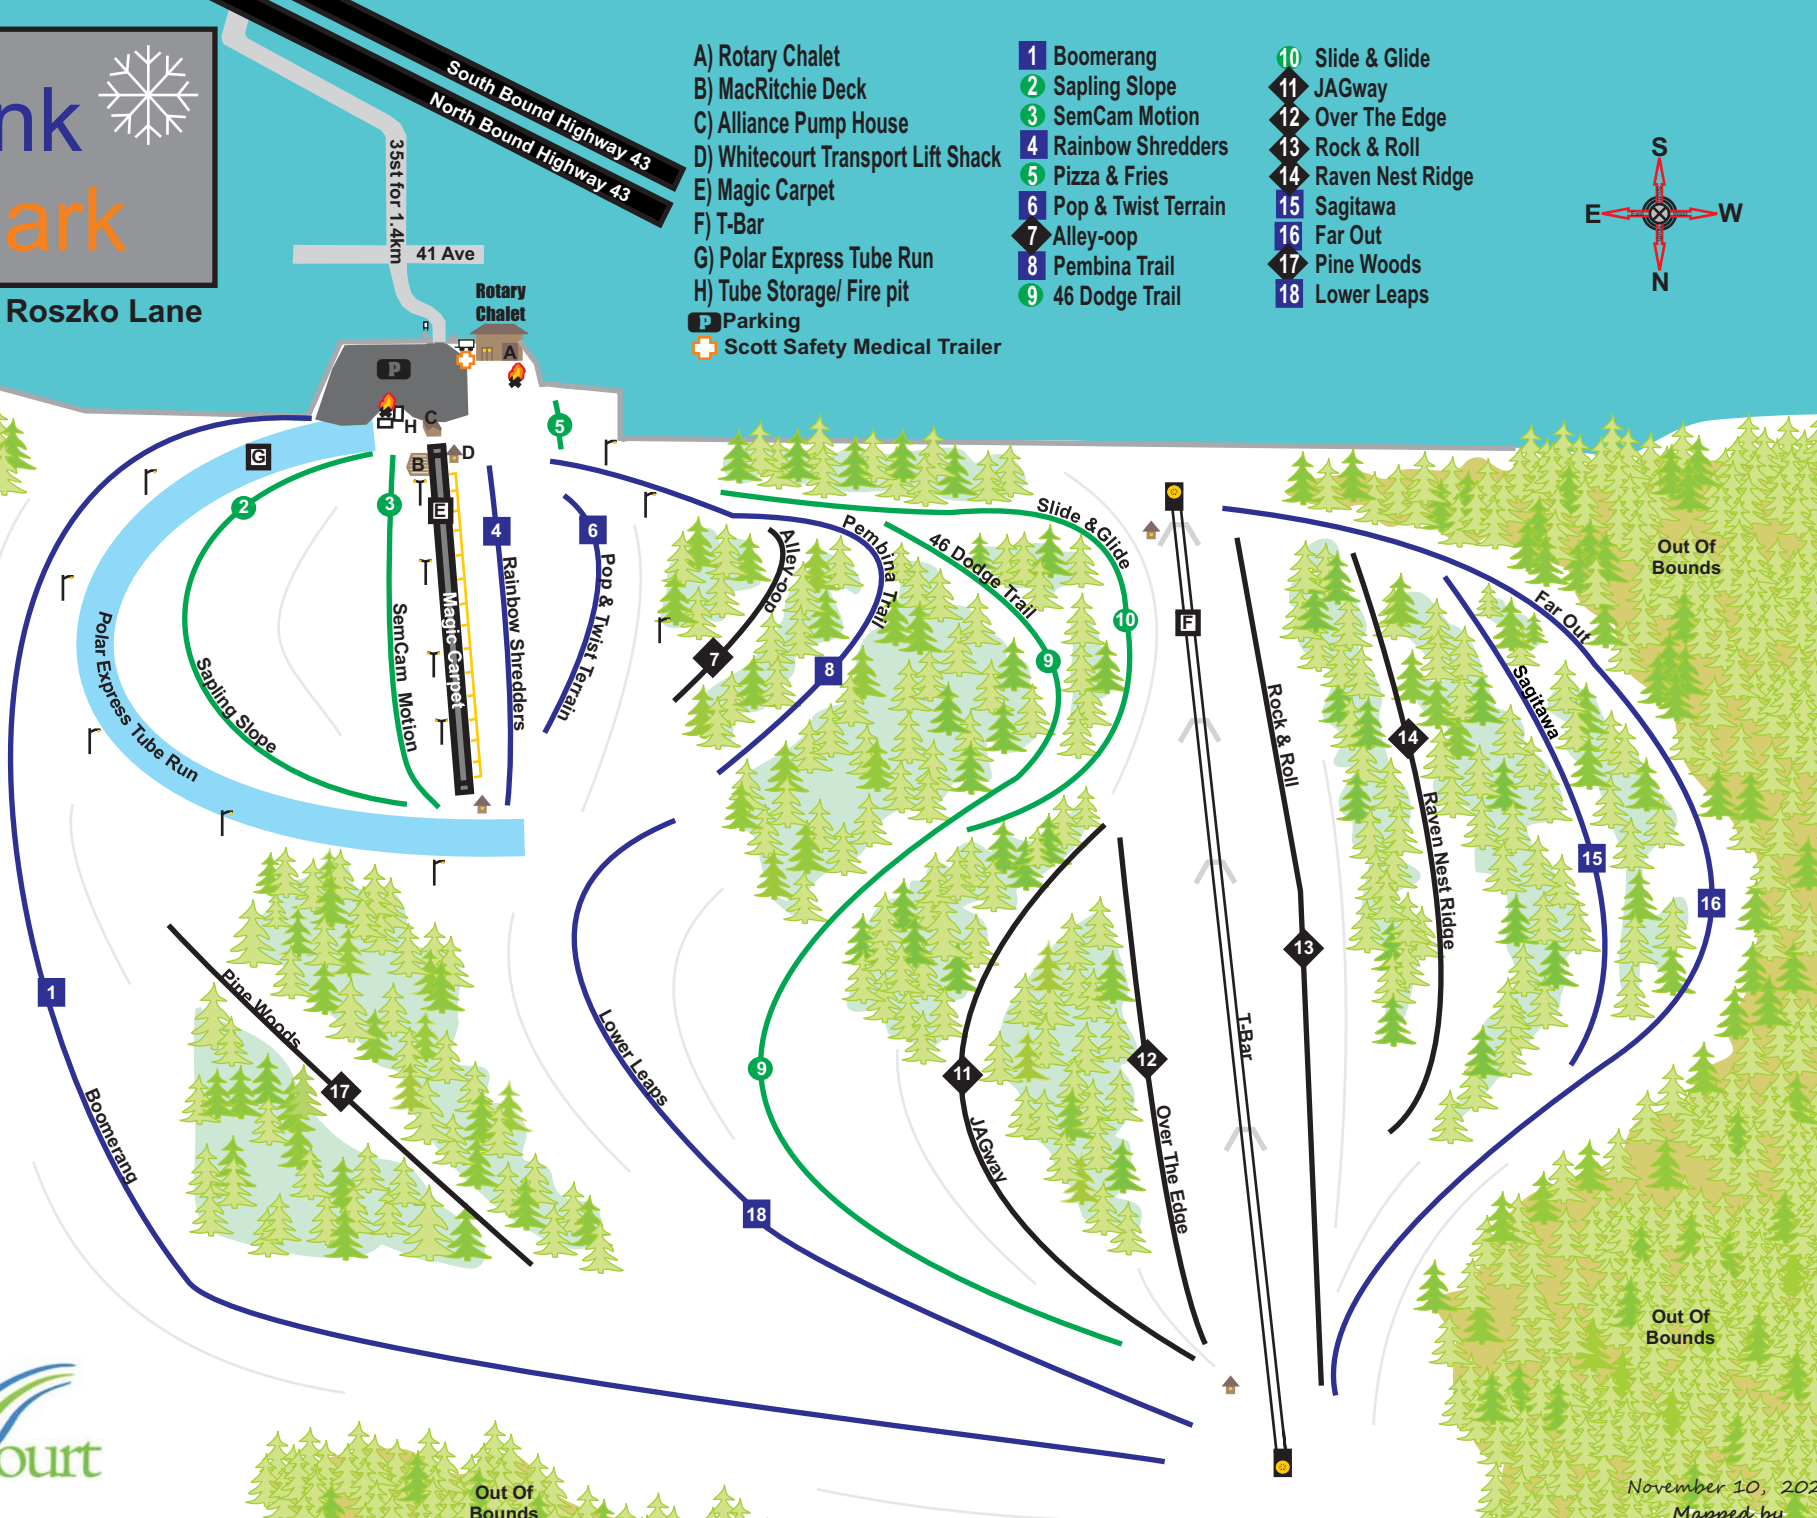

# eastlink park

Located @ 100 Roszko Lane

- A) Rotary Chalet
- B) MacRitchie Deck
- C) Alliance Pump House
- D) Whitecourt Transport Lift Shack
- E) Magic Carpet
- F) T-Bar
- G) Polar Express Tube Run
- H) Tube Storage/ Fire pit
- Parking
- Scott Safety Medical Trailer

- Boomerang
- Sapling Slope
- SemCam Motion
- Rainbow Shredders
- Pizza & Fries
- Pop & Twist Terrain
- Alley-oop
- Pembina Trail
- 46 Dodge Trail

- Slide & Glide
- JAGway
- Over The Edge
- Rock & Roll
- Raven Nest Ridge
- Sagitawa
- Far Out
- Pine Woods
- Lower Leaps

Whitecourt

Out Of Bounds

November 10, 2020

Mapped by

G.B.S. Line Locating